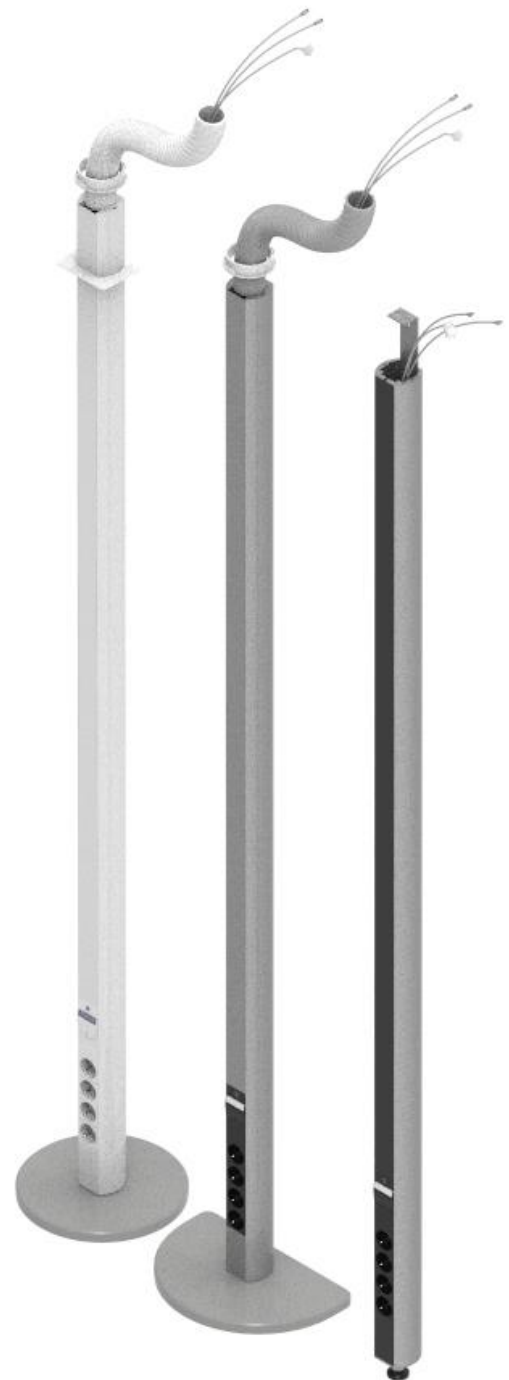

## ENKEL 75

### outlets on one side

Pre-wired power pole for free-standing, fixed or wall mounted use. Com.along Enkel 75 can be configured and adapted for any requirements.

The power pole to be equipped with a wide range of standard products, including earthed socket outlets and network outlets of different categories. The service pole can be provided with a flexible protection tube and a round or semi-round base.

RoHS and CE certified. 100% halogen free and recyclable.

<b>Material</b>	<ul style="list-style-type: none"><li>Aluminium profile</li><li>Grey Steel base RAL 9006</li></ul>
<b>Colour, profile</b>	<ul style="list-style-type: none"><li>White RAL 9016 gl 30</li><li>Anodized aluminum</li></ul>
<b>Power outlet</b>	<ul style="list-style-type: none"><li>Schuko socket outlet 230V</li><li>CEE 216/6 outlet 230V - <i>white / black</i></li></ul>
<b>Network outlet</b>	<ul style="list-style-type: none"><li>RJ45 CAT 6 UTP - S/FTP</li><li>RJ45 CAT 6A UTP - S/FTP - <i>white / black, single / double</i></li></ul>
<b>And...</b>	<ul style="list-style-type: none"><li>USB</li><li>HDMI</li><li>Audio and video</li><li>RCBO 10-16A (30mA)</li><li>RCD 25-40A (30mA)</li><li>45x45 mm components - <i>white / black</i></li></ul>

Standard length up to 2700 mm.

Other lengths, colours and components upon request.