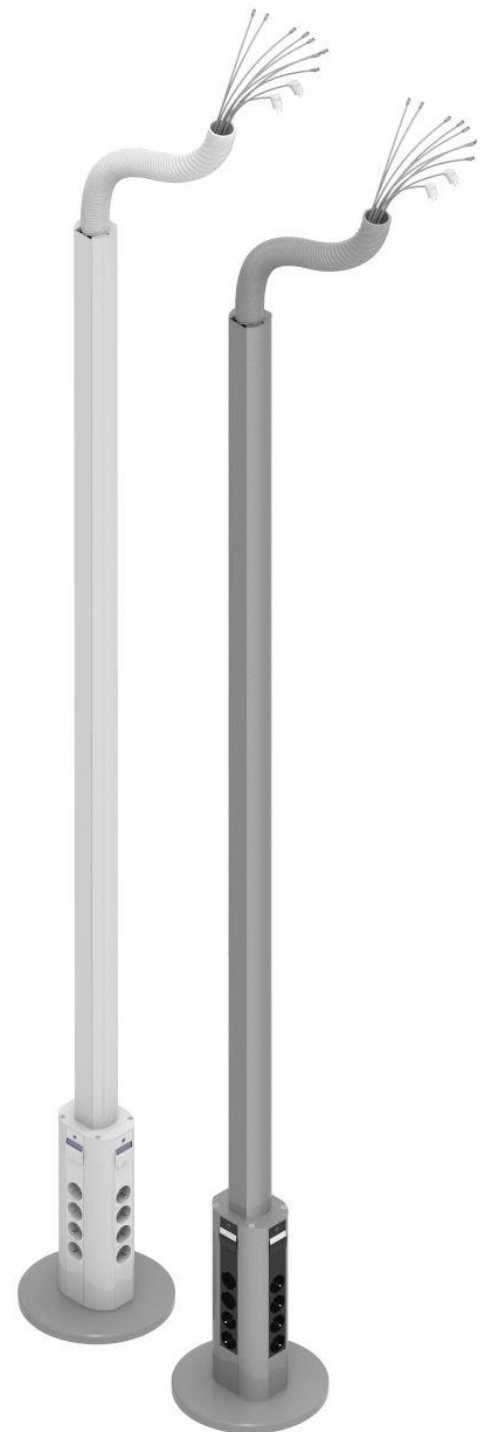

FOUR-sided **outlets on four sides**

Pre-wired power pole for free-standing use. Com.along FOUR-sided can be configured and adapted for any requirements.

The power pole to be equipped with a wide range of standard products, including earthed socket outlets and network outlets of different categories. The service pole can be provided with a grey or white flexible protection tube and a round or semi-round base.

RoHS and CE certified. 100% halogen free and recyclable.

Material	<ul style="list-style-type: none"> • Aluminium profile • Grey Steel base RAL 9006
Colour, profile	<ul style="list-style-type: none"> • White RAL 9016 gl 30 • Anodized aluminum
Power outlet	<ul style="list-style-type: none"> • Schuko socket outlet 230V • CEE 216/6 outlet 230V - <i>white / black</i>
Network outlet	<ul style="list-style-type: none"> • RJ45 CAT 6 UTP - S/FTP • RJ45 CAT 6A UTP - S/FTP - <i>white / black, single / double</i>
And...	<ul style="list-style-type: none"> • USB • HDMI • Audio and video • RCBO 10-16A (30mA) • RCD 25-40A (30mA) • 45x45 mm components - <i>white / black</i>

Standard length up to 3000 mm.

Other lengths, colours and components upon request.