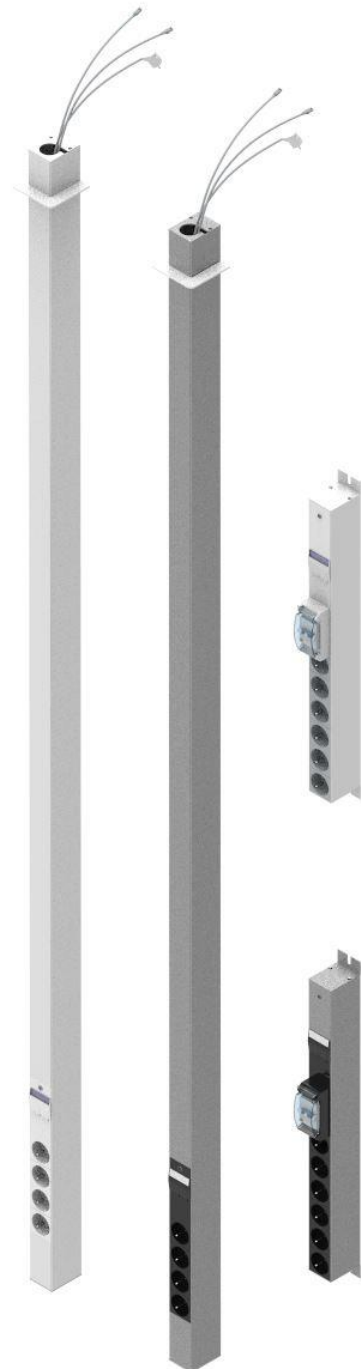

## Panel 48

### outlets on one side

Pre-wired power pole for fixed or wall mounted use.  
Com.along Panel 48 can be configured and adapted for any requirements.

The power pole to be equipped with a wide range of standard products, including earthed socket outlets and network outlets of different categories. The service pole can be made in shorter models for placements under a desktop or workbench.

RoHS and CE certified. 100% halogen free and recyclable.

<b>Material</b>	<ul style="list-style-type: none"><li>Aluminium profile</li></ul>
<b>Colour, profile</b>	<ul style="list-style-type: none"><li>White RAL 9016 gl 30</li><li>Anodized aluminum</li></ul>
<b>Power outlet</b>	<ul style="list-style-type: none"><li>Schuko socket outlet 230V</li><li>CEE 216/6 outlet 230V - <i>white / black</i></li></ul>
<b>Network outlet</b>	<ul style="list-style-type: none"><li>RJ45 CAT 6 UTP - S/FTP</li><li>RJ45 CAT 6A UTP - S/FTP - <i>white / black, single / double</i></li></ul>
<b>And...</b>	<ul style="list-style-type: none"><li>USB</li><li>HDMI</li><li>Audio and video</li><li>RCBO 10-16A (30mA)</li><li>RCD 25-40A (30mA)</li><li>45x45 mm components - <i>white / black</i></li></ul>

Standard length up to 4000 mm.  
Other lengths, colours and components upon request.