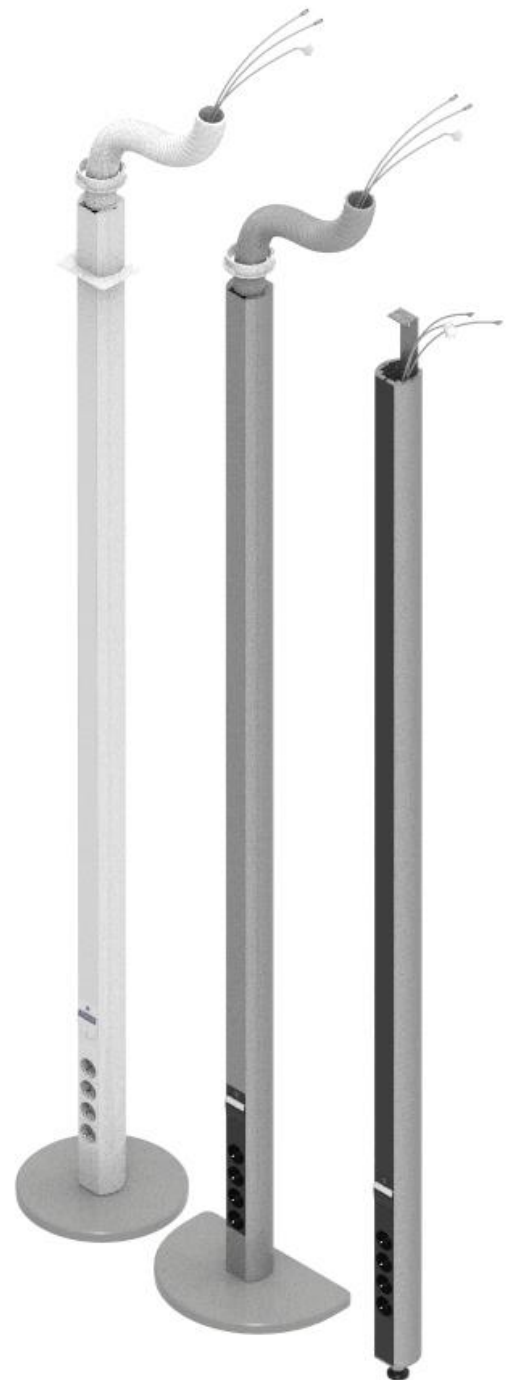

## ENKEL 75

*outlets on one side*

Pre-wired power pole for free-standing, fixed or wall mounted use. Com.along Enkel 75 can be configured and adapted for any requirements.

The power pole to be equipped with a wide range of standard products, including earthed socket outlets and network outlets of different categories. The service pole can be provided with a flexible protection tube and a round or semi-round base.

RoHS and CE certified. 100% halogen free and recyclable.

<b>Material</b>	<ul style="list-style-type: none"> <li>• Aluminium profile</li> <li>• Grey Steel base RAL 9006</li> </ul>
<b>Colour, profile</b>	<ul style="list-style-type: none"> <li>• White RAL 9016 gl 30</li> <li>• Anodized aluminum</li> </ul>
<b>Power outlet</b>	<ul style="list-style-type: none"> <li>• Schuko socket outlet 230V</li> <li>• CEE 216/6 outlet 230V</li> <li>- <i>white / black</i></li> </ul>
<b>Network outlet</b>	<ul style="list-style-type: none"> <li>• RJ45 CAT 6 UTP - S/FTP</li> <li>• RJ45 CAT 6A UTP - S/FTP</li> <li>- <i>white / black, single / double</i></li> </ul>
<b>And...</b>	<ul style="list-style-type: none"> <li>• USB</li> <li>• HDMI</li> <li>• Audio and video</li> <li>• RCBO 10-16A (30mA)</li> <li>• RCD 25-40A (30mA)</li> <li>• 45x45 mm components</li> <li>- <i>white / black</i></li> </ul>

Standard length up to 2400 mm.

Other lengths, colours and components upon request.