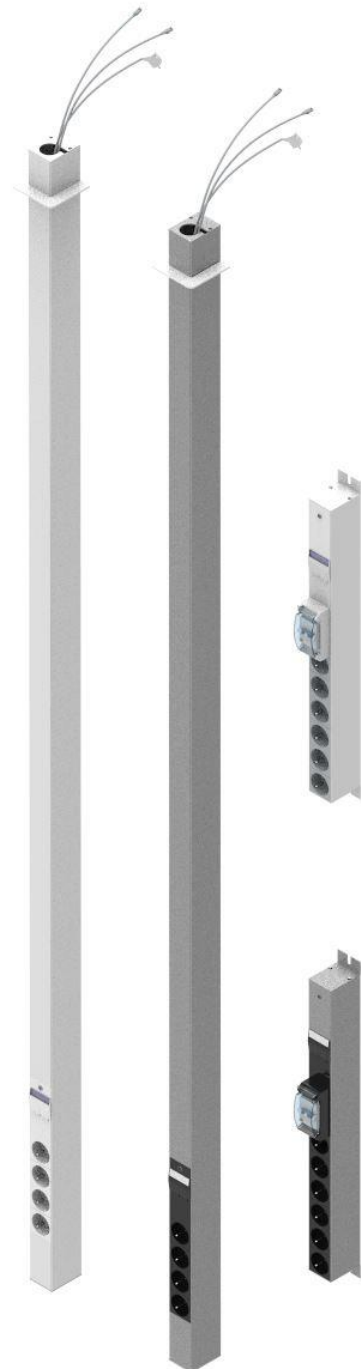

Panel 48

outlets on one side

Pre-wired power pole for fixed or wall mounted use.
Com.along Panel 48 can be configured and adapted for any requirements.

The power pole to be equipped with a wide range of standard products, including earthed socket outlets and network outlets of different categories. The service pole can be made in shorter models for placements under a desktop or workbench.

RoHS and CE certified. 100% halogen free and recyclable.

Material	<ul style="list-style-type: none">Aluminium profile
Colour, profile	<ul style="list-style-type: none">White RAL 9016 gl 30Anodized aluminum
Power outlet	<ul style="list-style-type: none">Schuko socket outlet 230VCEE 216/6 outlet 230V - <i>white / black</i>
Network outlet	<ul style="list-style-type: none">RJ45 CAT 6 UTP - S/FTPRJ45 CAT 6A UTP - S/FTP - <i>white / black, single / double</i>
And...	<ul style="list-style-type: none">USBHDMIAudio and videoRCBO 10-16A (30mA)RCD 25-40A (30mA)45x45 mm components - <i>white / black</i>

Standard length up to 2900 mm.
Other lengths, colours and components upon request.